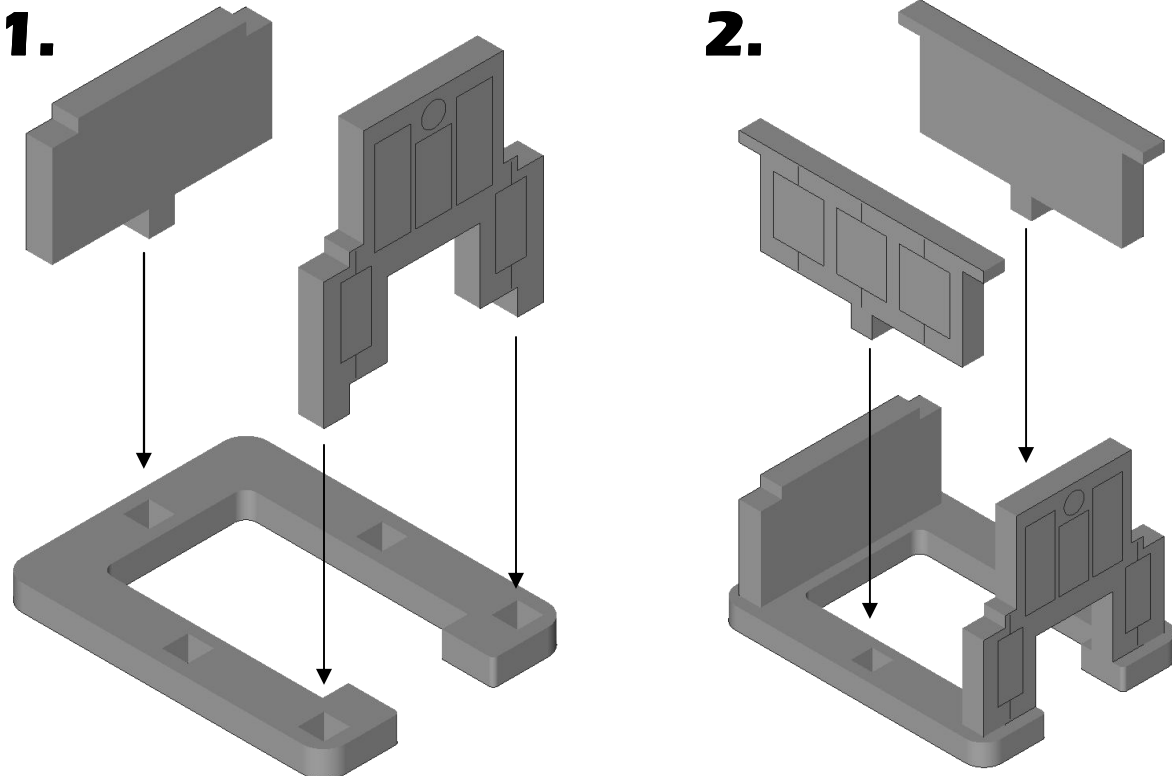

Green Stuff Industries

Subway Entrances (Set of 2), 10mm Scale
SUB2-10mm

Easily indicate mass transit between structures, as in the Underground Monorail card featured in Dropzone Commander, by placing a pair of these excellent Subway Entrances at the base of each building. Constructed of sturdy 1/8" MDF, assembly and painting is a snap! Each kit contains parts for two 10mm scale Subway Entrances!

You will need a hobby knife, a fine file, and PVA glue to assemble this wooden MDF kit.

READ THE ENTIRE INSTRUCTION SET BEFORE BEGINNING ASSEMBLY!!!

Questions or comments can be directed to
tentaclemaker@gmail.com
greenstuffindustries.com